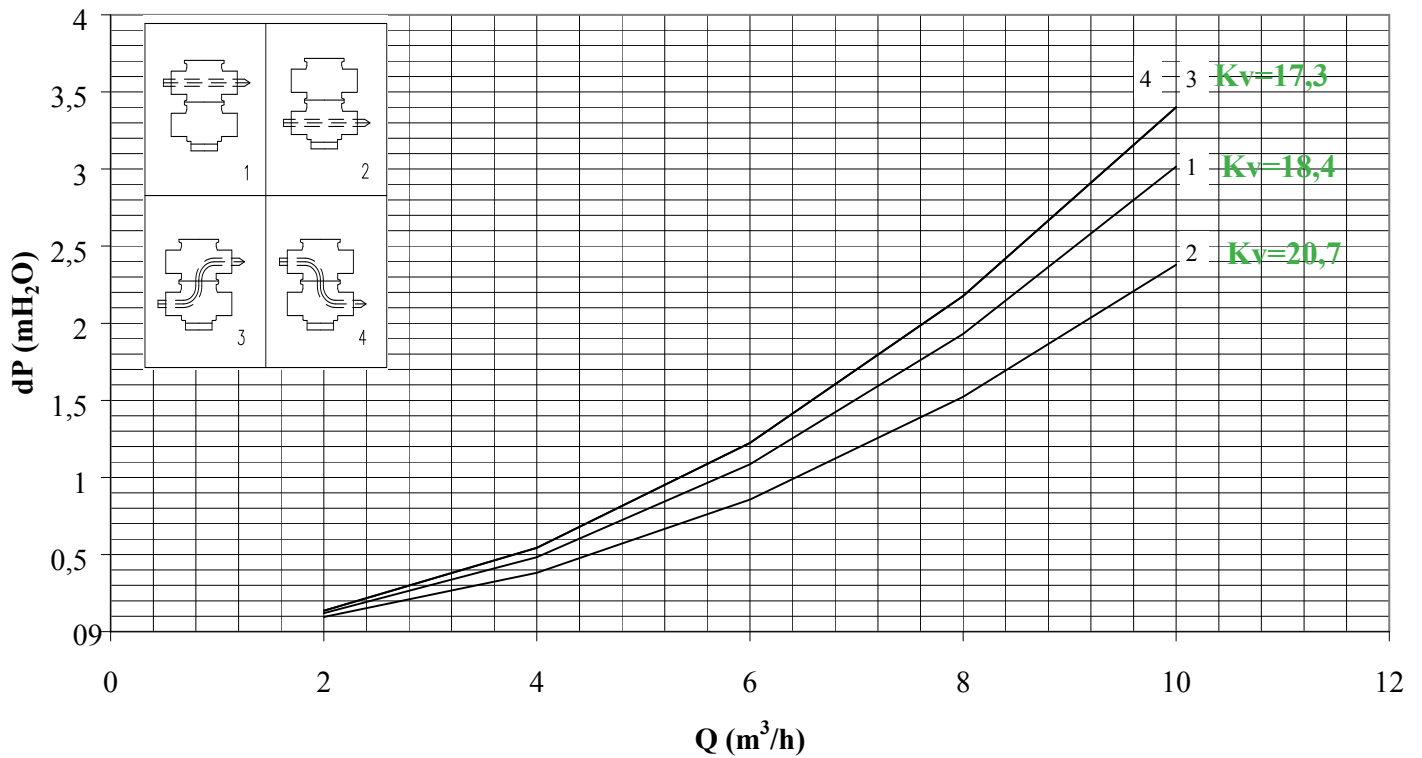

Pressure drop table for double seat valve B925 DN25

Pressure drop table for double seat valve B925 DN40

Pressure drop table for double seat valve B925 DN50

Pressure drop table for double seat valve B925 DN2"1/2 (DN63.5)

Pressure drop table for double seat valve B925 DN65

Pressure drop table for double seat valve B925 DN3'' (DN76.1)

Pressure drop table for double seat valve B925 DN80

Pressure drop table for double seat valve B925 DN4'' (DN101.6)