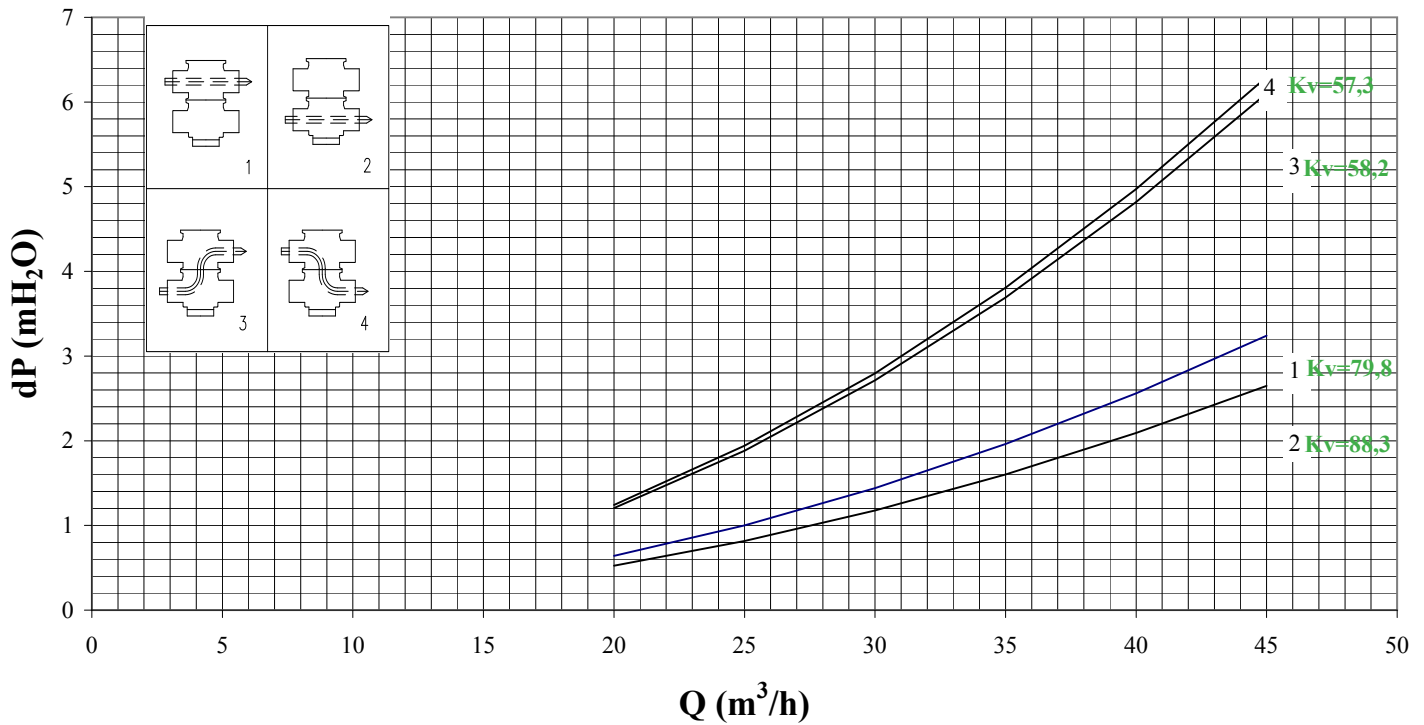

Pressure drop table for double seat valve B925 DN25

Pressure drop table for double seat valve B925 DN40

Pressure drop table for double seat valve B925 DN50

Pressure drop table for double seat valve B925 DN2"1/2 (DN63.5)

Pressure drop table for double seat valve B925 DN65

Pressure drop table for double seat valve B925 DN3'' (DN76.1)

Pressure drop table for double seat valve B925 DN80

Pressure drop table for double seat valve B925 DN4'' (DN101.6)