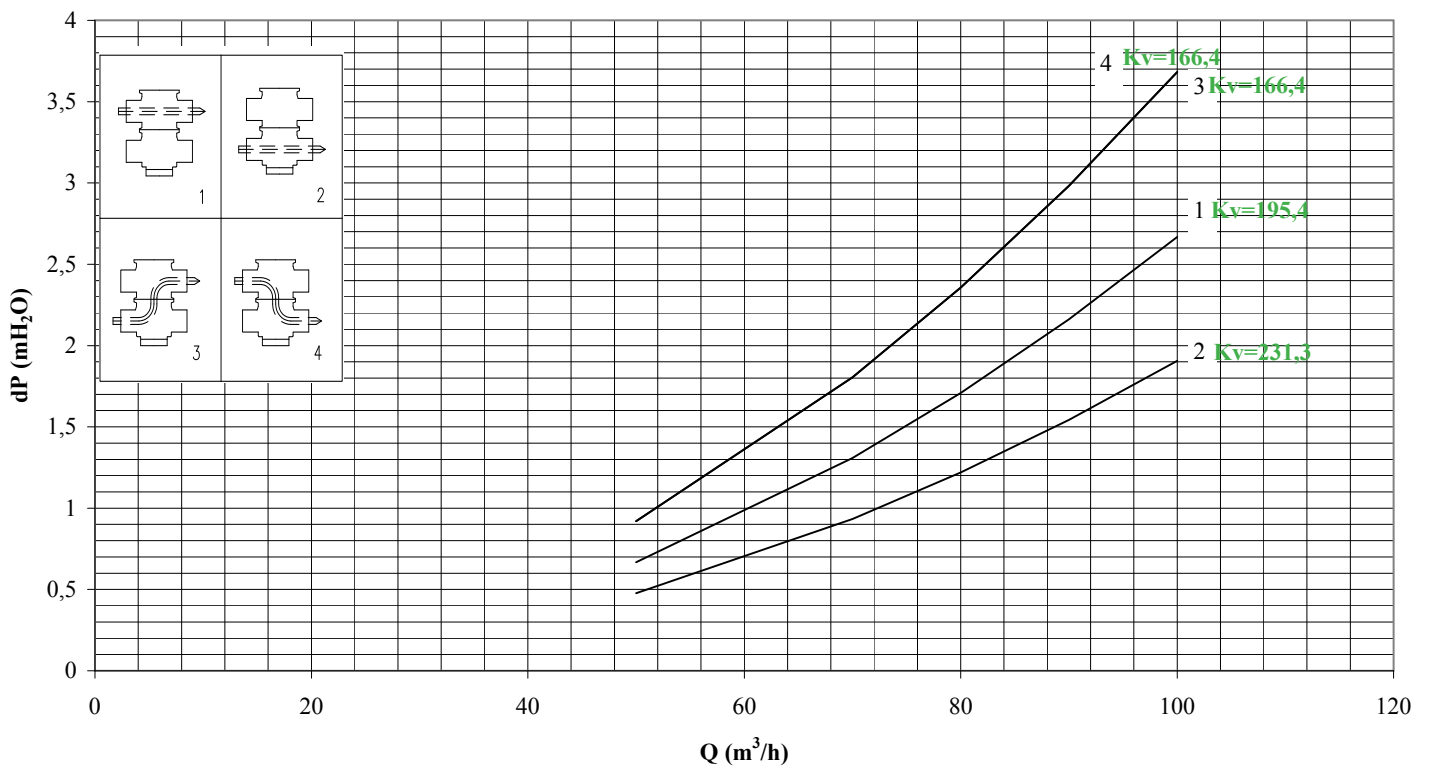

Pressure drop table for double seat valve B925 DN25

Pressure drop table for double seat valve B925 DN40

Pressure drop table for double seat valve B925 DN50

Pressure drop table for double seat valve B925 DN2"1/2 (DN63.5)

Pressure drop table for double seat valve B925 DN65

Pressure drop table for double seat valve B925 DN3'' (DN76.1)

Pressure drop table for double seat valve B925 DN80

Pressure drop table for double seat valve B925 DN4'' (DN101.6)