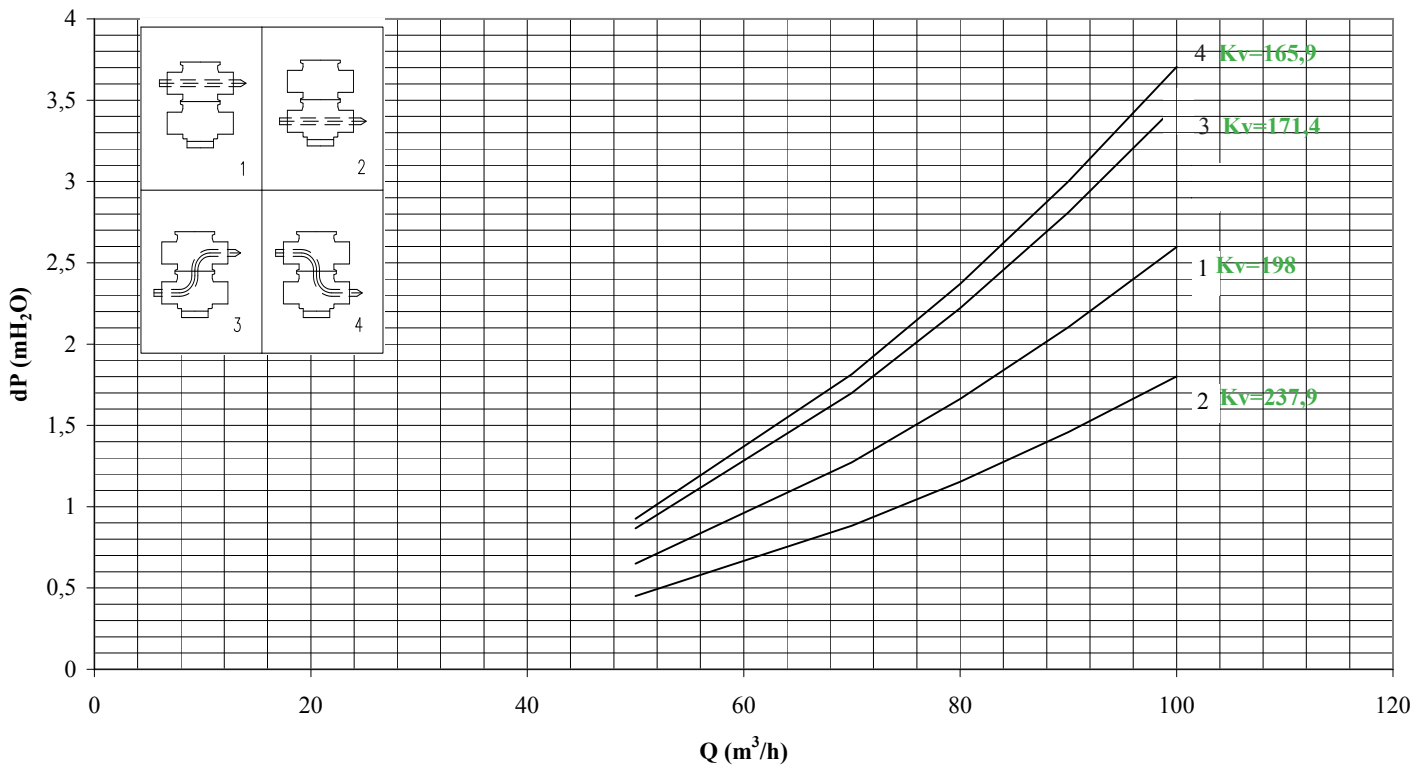

Pressure drop table for double seat valve B925 DN25

Pressure drop table for double seat valve B925 DN40

Pressure drop table for double seat valve B925 DN50

Pressure drop table for double seat valve B925 DN2"1/2 (DN63.5)

Pressure drop table for double seat valve B925 DN65

Pressure drop table for double seat valve B925 DN3'' (DN76.1)

Pressure drop table for double seat valve B925 DN80

Pressure drop table for double seat valve B925 DN4'' (DN101.6)