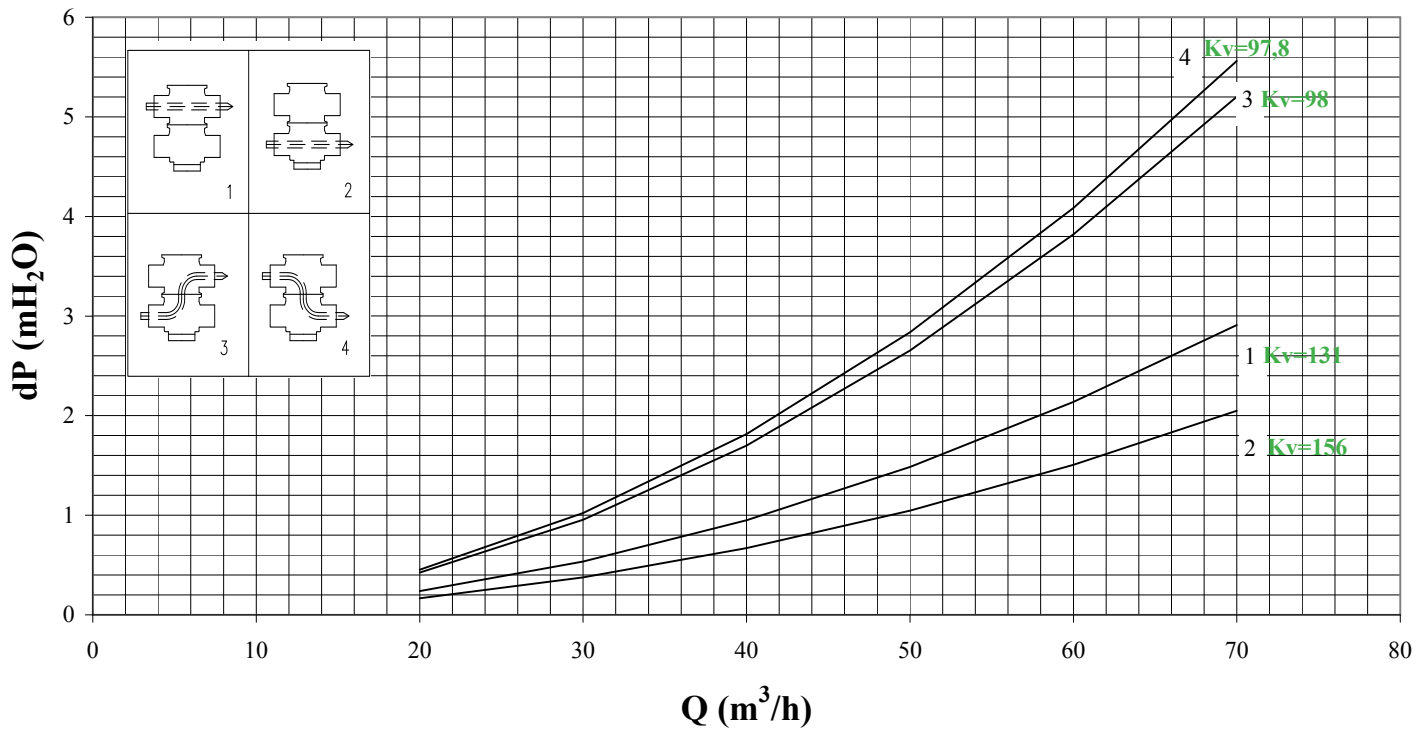

Pressure drop table for double seat valve B925 DN25

Pressure drop table for double seat valve B925 DN40

Pressure drop table for double seat valve B925 DN50

Pressure drop table for double seat valve B925 DN2"1/2 (DN63.5)

Pressure drop table for double seat valve B925 DN65

Pressure drop table for double seat valve B925 DN3'' (DN76.1)

Pressure drop table for double seat valve B925 DN80

Pressure drop table for double seat valve B925 DN4'' (DN101.6)