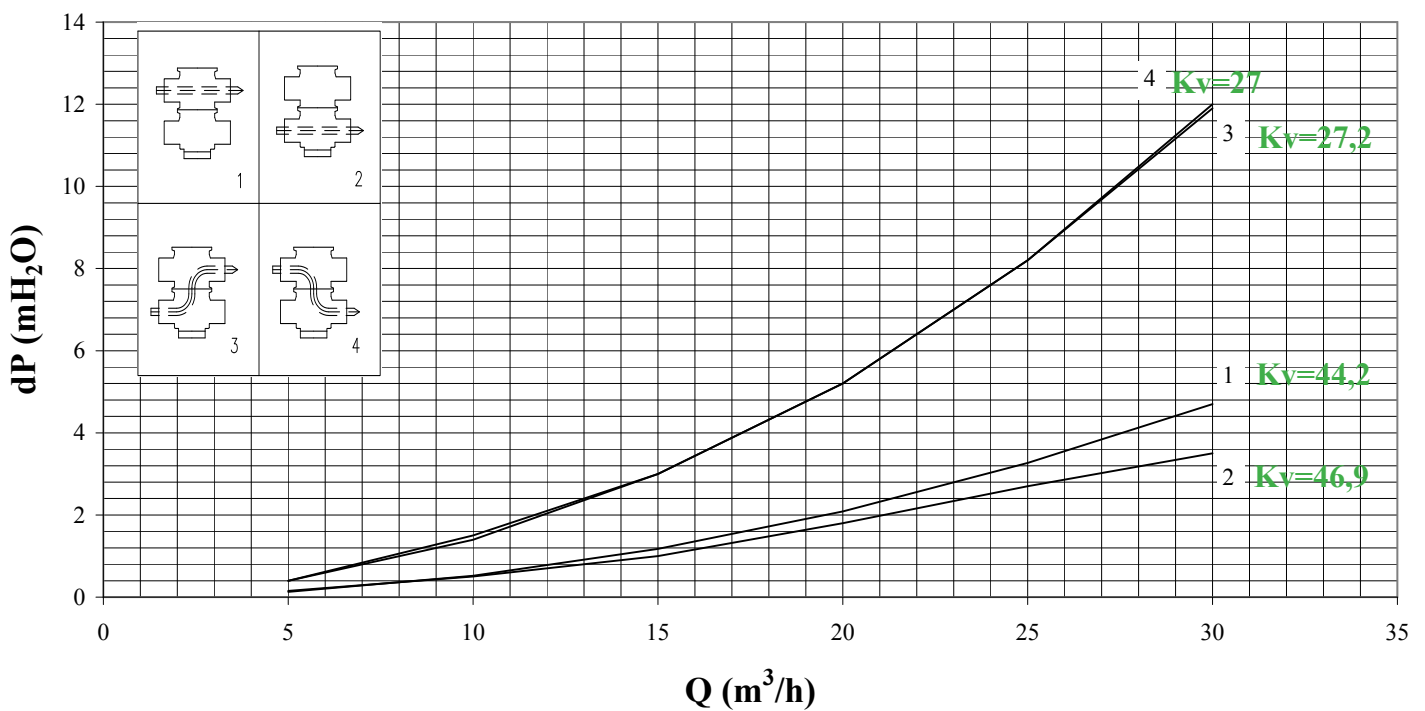

Pressure drop table for double seat valve B925 DN25

Pressure drop table for double seat valve B925 DN40

Pressure drop table for double seat valve B925 DN50

Pressure drop table for double seat valve B925 DN2"1/2 (DN63.5)

Pressure drop table for double seat valve B925 DN65

Pressure drop table for double seat valve B925 DN3'' (DN76.1)

Pressure drop table for double seat valve B925 DN80

Pressure drop table for double seat valve B925 DN4'' (DN101.6)