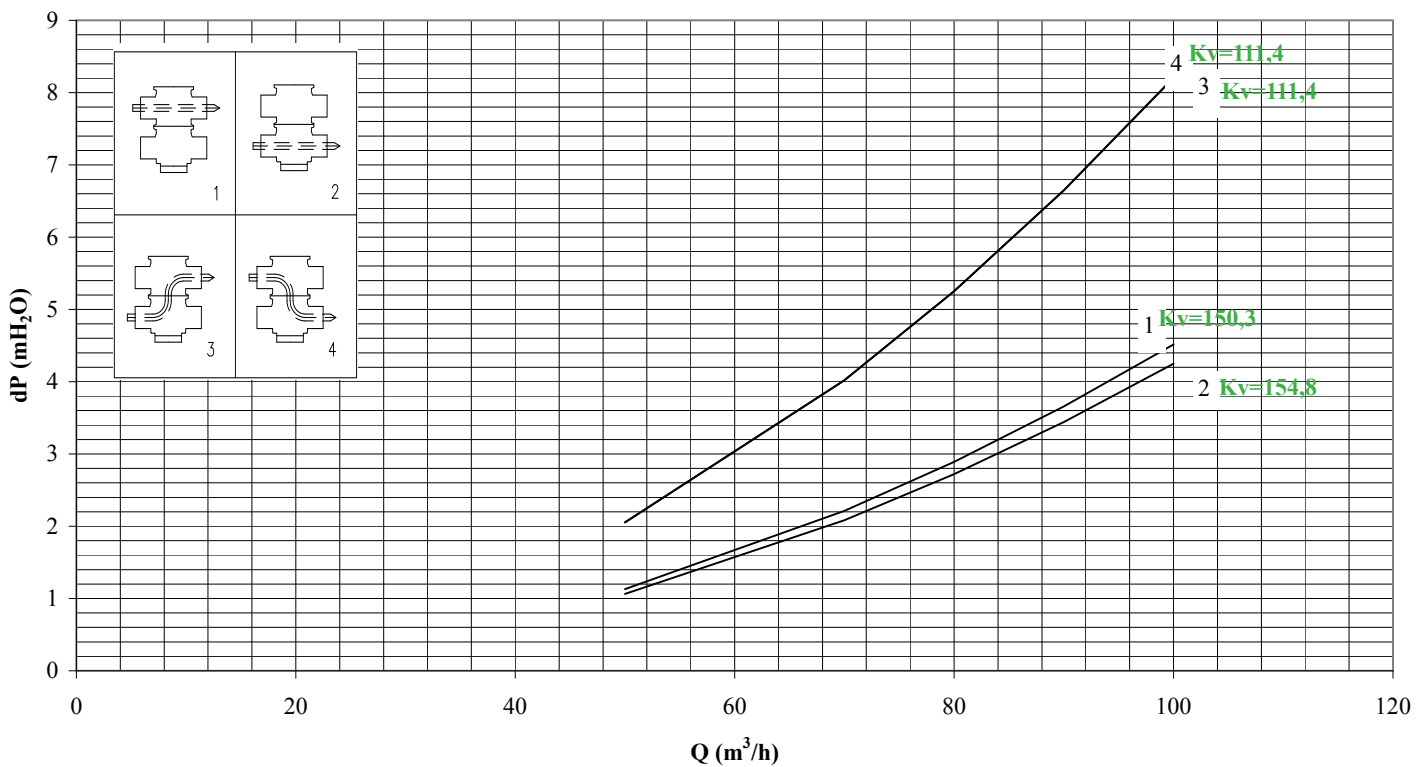

Pressure drop table for double seat valve B925 DN25

Pressure drop table for double seat valve B925 DN40

Pressure drop table for double seat valve B925 DN50

Pressure drop table for double seat valve B925 DN2"1/2 (DN63.5)

Pressure drop table for double seat valve B925 DN65

Pressure drop table for double seat valve B925 DN3'' (DN76.1)

Pressure drop table for double seat valve B925 DN80

Pressure drop table for double seat valve B925 DN4'' (DN101.6)